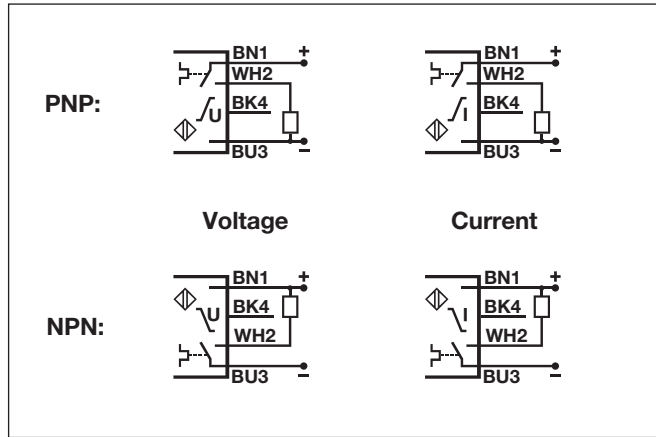

Specifications (cont.)

Weight	
Cable version	98 g
Plug version	35 g

CE-marking	Yes
Approvals	cULus (UL508)

Wiring Diagram

Detection Range

Dimensions