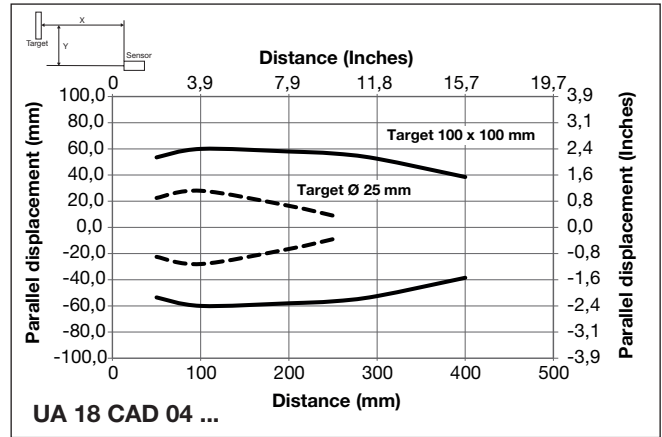

Specifications (cont.)

Weight	
Cable version	98 g
Plug version	35 g

CE-marking	Yes
Approvals	cULus (UL508)

Wiring Diagram

Detection Range

Dimensions